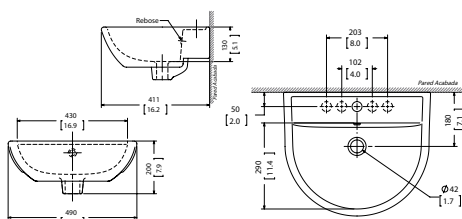

Lavatorio Avante

COD: SV40A021